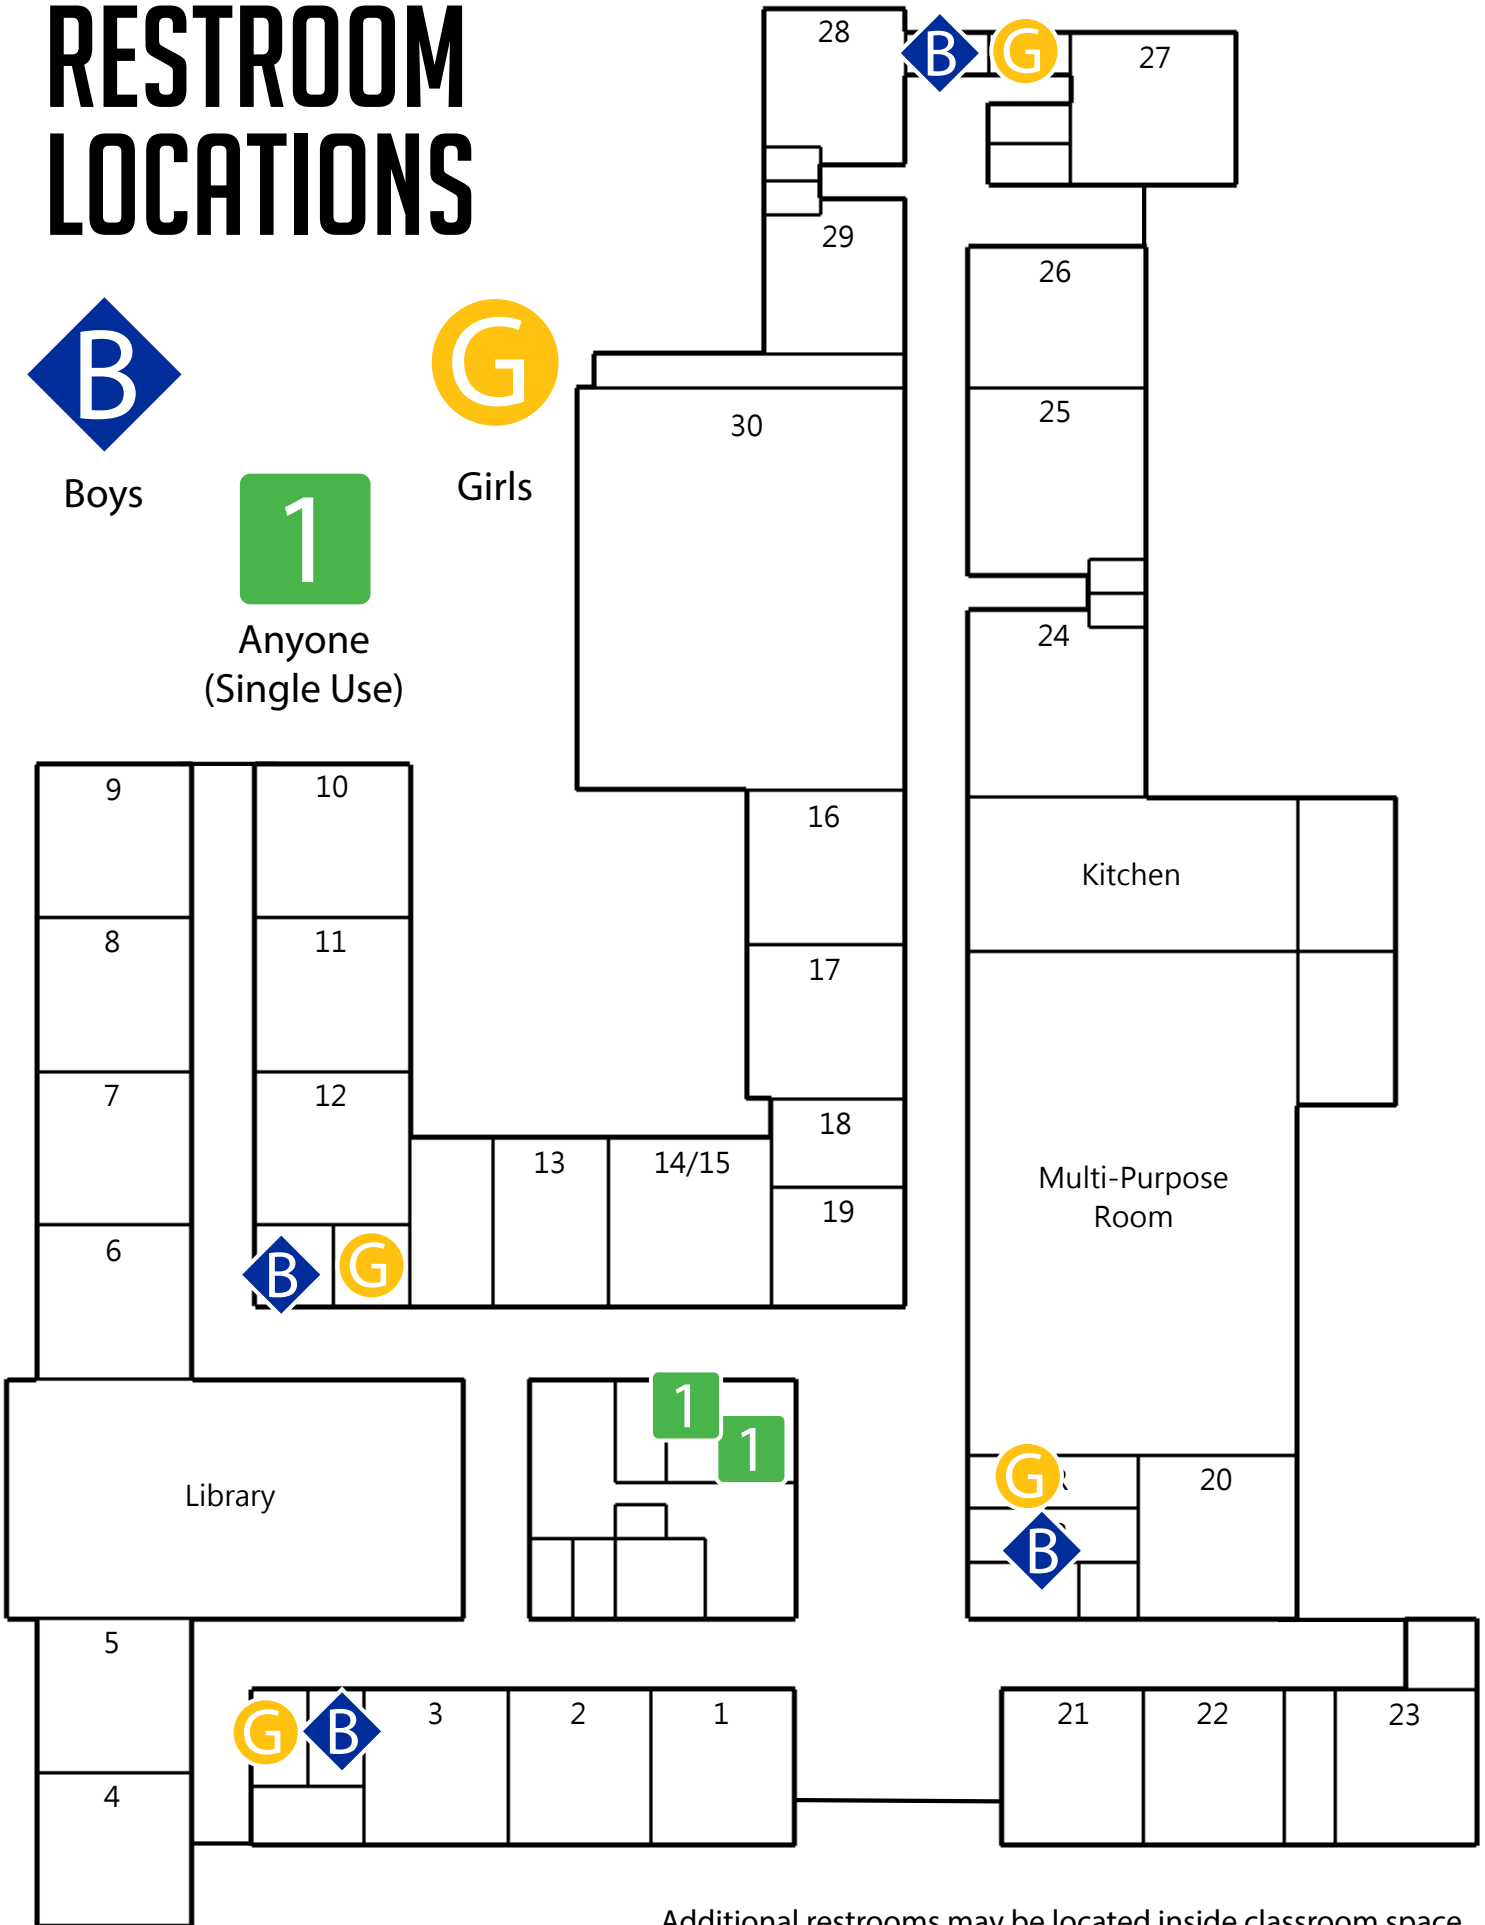

RESTROOM LOCATIONS

Boys

Girls

Anyone
(Single Use)

Additional restrooms may be located inside classroom space.

RESTROOM LOCATIONS

Boys

Girls

Anyone
(Single Use)

Additional restrooms may be located inside classroom space.

RESTROOM LOCATIONS

Boys

Girls

Anyone
(Single Use)

Additional restrooms may be located inside classroom space.

RESTROOM LOCATIONS

Boys

Girls

Anyone
(Single Use)

RESTROOM LOCATIONS

Boys

Girls

Anyone
(Single Use)

Additional restrooms may be located inside classroom space.

Boys

Girls

Anyone
(Single Use)

HIGH SCHOOL MAIN ENTRANCE

Additional restrooms may be located inside classroom space.

RESTROOM LOCATIONS

Boys

Girls